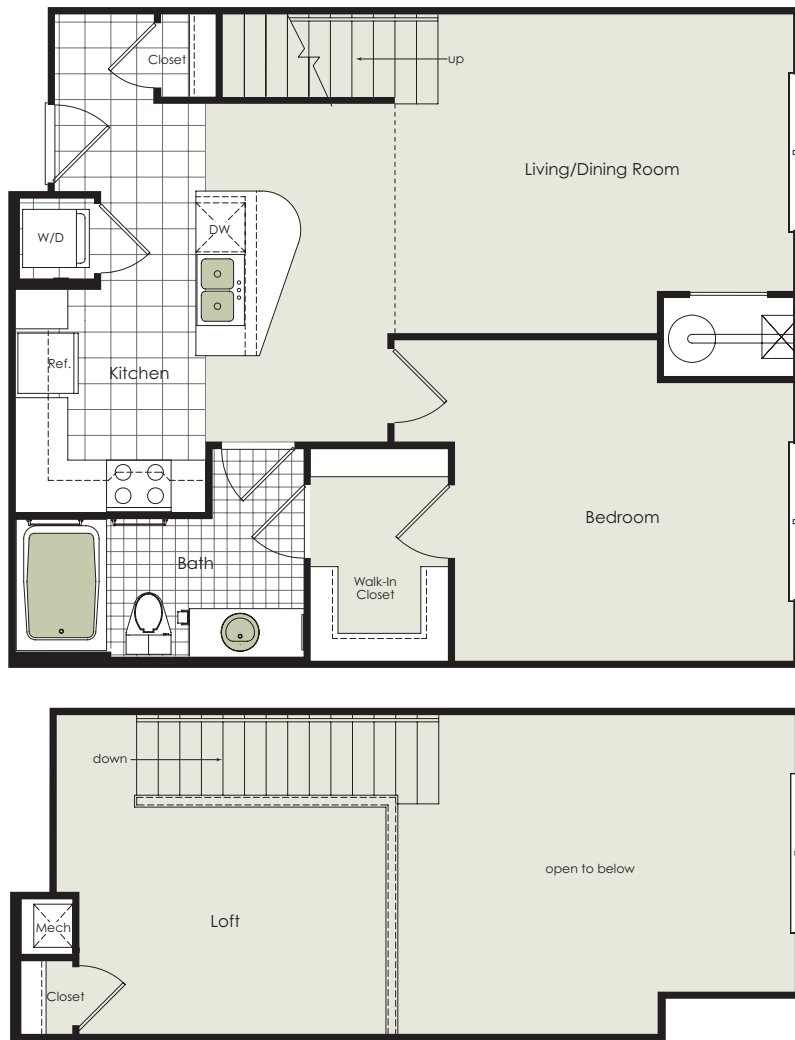

# Ceder

1 Bedroom / Loft / 1 Bathroom / 864-905 sq. ft.

Apt # \_\_\_\_\_ Price \_\_\_\_\_

*Elevations and floor plans are artist's renderings and are shown for illustration purposes only.  
All square feet are approximate only.*